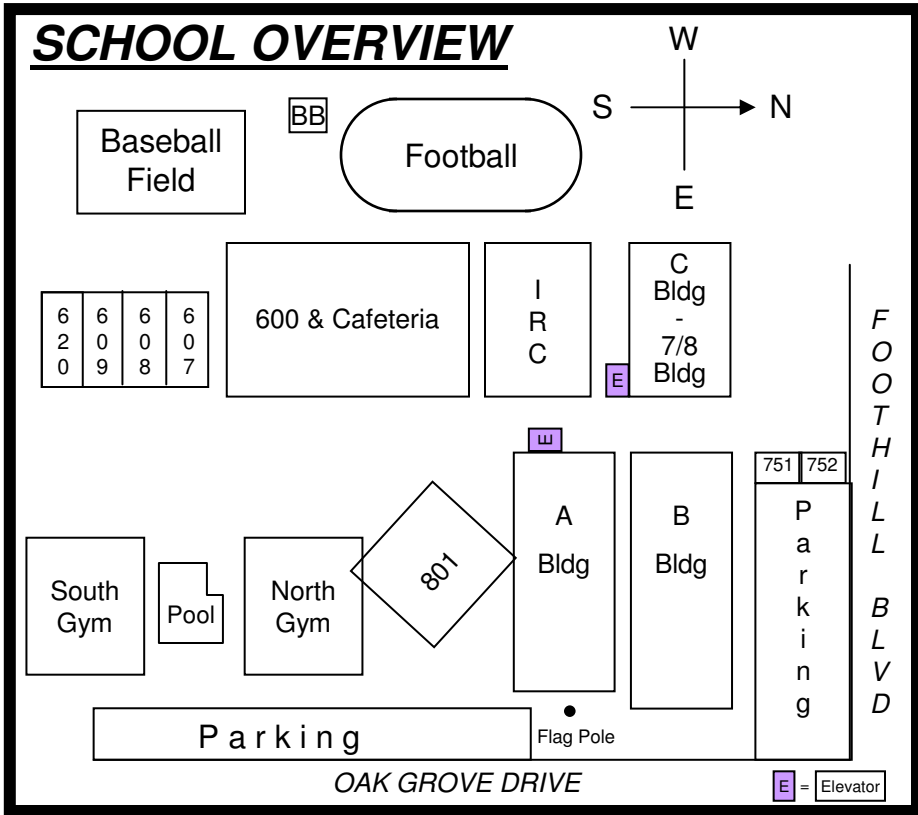

Map of La Cañada High School

SCHOOL OVERVIEW

Building C - 7/8 Bldg

600 Building

Building A

Building B