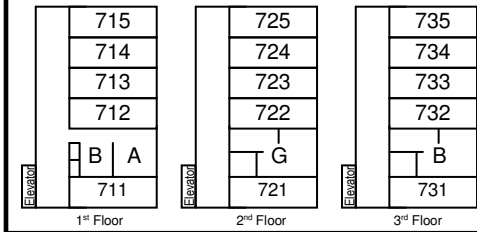

Map of La Cañada High School

SCHOOL OVERVIEW

Building C - 7/8 Bldg

600 Building

Building A

Building B